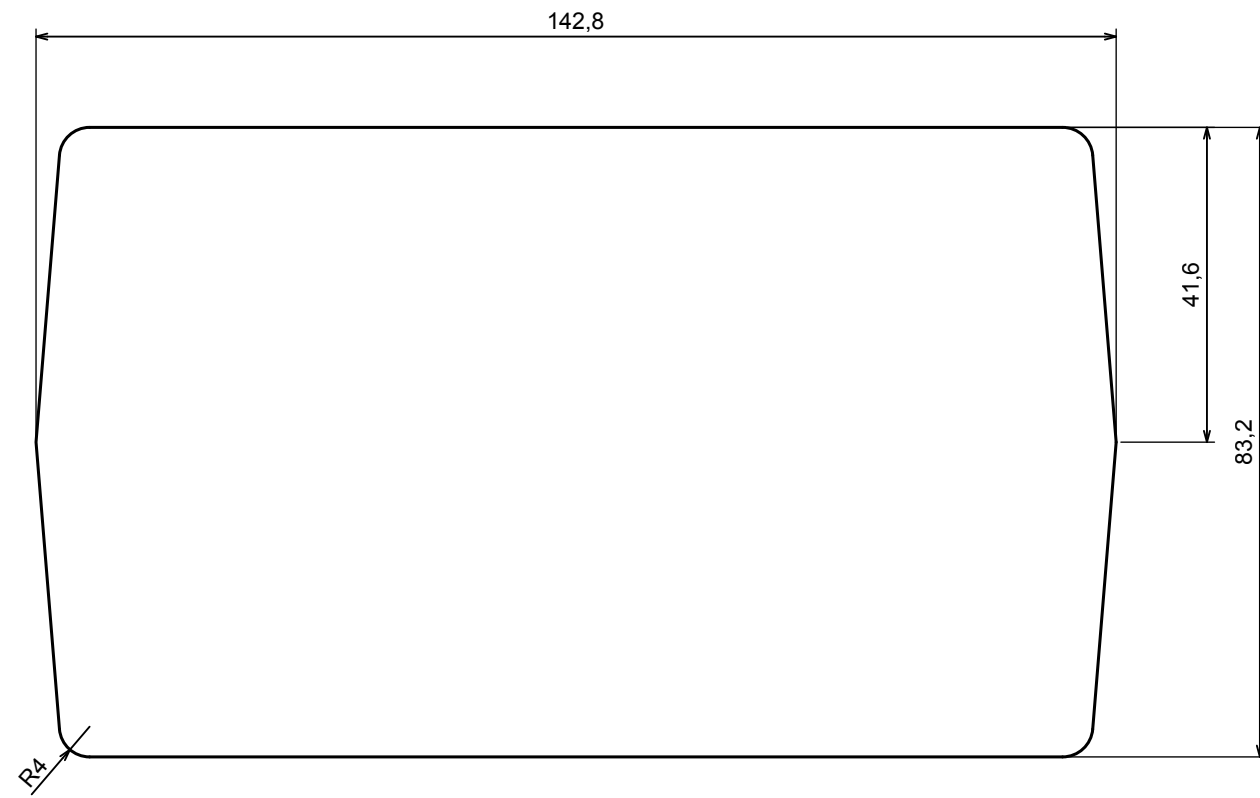

A-A

All rights reserved, Copyright Kradex 2017

Product model Enclosure Z2AW - Assembly

Format: A3 Material: PS, ABS

Scale 1:2 Tolerance: +/- 1

| C

B |

C-C

| C

B-B

All rights reserved, Copyright Kradox 2017

Product model: Enclosure Z2AW - Base

Format: A3 Material: PS, ABS

Scale 1:2 Tolerance: +/- 1

D

E

D-D

All rights reserved, Copyright Kradox 2017	
Product model	Enclosure Z2AW - Cover
Format: A3	Material: PS, ABS
Scale 1:2	Tolerance: +/- 1

All rights reserved, Copyright Kradox 2017		
Product model	Enclosure Z2AW - Board	
Format: A3	Material: PS, ABS	
Scale 1:1	Tolerance: +/- 0.5	

All rights reserved, Copyright Kradex 2017

Product model Enclosure Z2AW - Foot

Format: A3 Material: PS, ABS

Scale 4:1 Tolerance: +/- 0.5