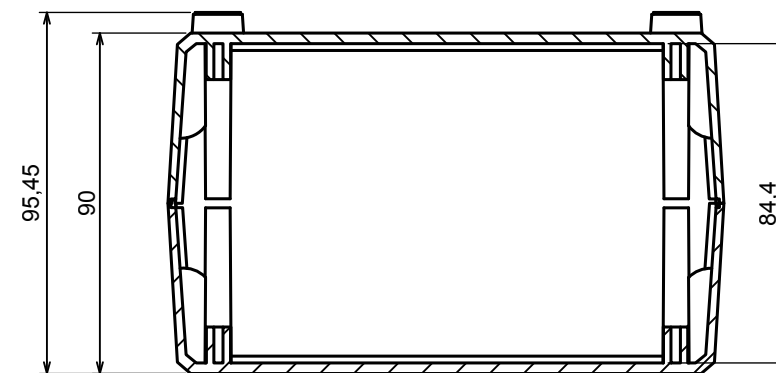

A-A

All rights reserved, Copyright Kradex 2017

Product model Enclosure Z2AW - Assembly

Format: A3 Material: PS, ABS

Scale 1:2 Tolerance: +/- 1

| C

B |

C-C

| C

B-B

All rights reserved, Copyright Kradox 2017

Product model: Enclosure Z2AW - Base

Format: A3 Material: PS, ABS

Scale 1:2 Tolerance: +/- 1

D

E

D-D

All rights reserved, Copyright Kradox 2017	
Product model	Enclosure Z2AW - Cover
Format: A3	Material: PS, ABS
Scale 1:2	Tolerance: +/- 1

All rights reserved, Copyright Kradox 2017		
Product model	Enclosure Z2AW - Board	
Format: A3	Material: PS, ABS	
Scale 1:1	Tolerance: +/- 0.5	

All rights reserved, Copyright Kradex 2017

Product model Enclosure Z2AW - Foot

Format: A3 Material: PS, ABS

Scale 4:1 Tolerance: +/- 0.5