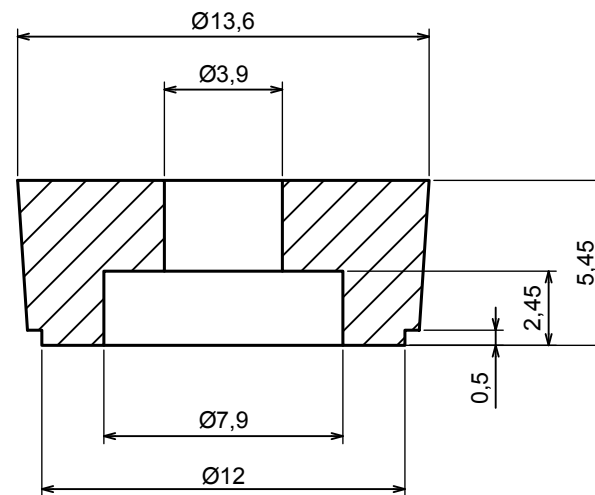

D-D

All rights reserved, Copyright Kradox 2017	
Product model	Enclosure Z2AW - Cover
Format: A3	Material: PS, ABS
Scale 1:2	Tolerance: +/- 1

All rights reserved, Copyright Kradox 2017		
Product model	Enclosure Z2AW - Board	
Format: A3	Material: PS, ABS	
Scale 1:1	Tolerance: +/- 0.5	

All rights reserved, Copyright Kradex 2017

Product model Enclosure Z2AW - Foot

Format: A3 Material: PS, ABS

Scale 4:1 Tolerance: +/- 0.5