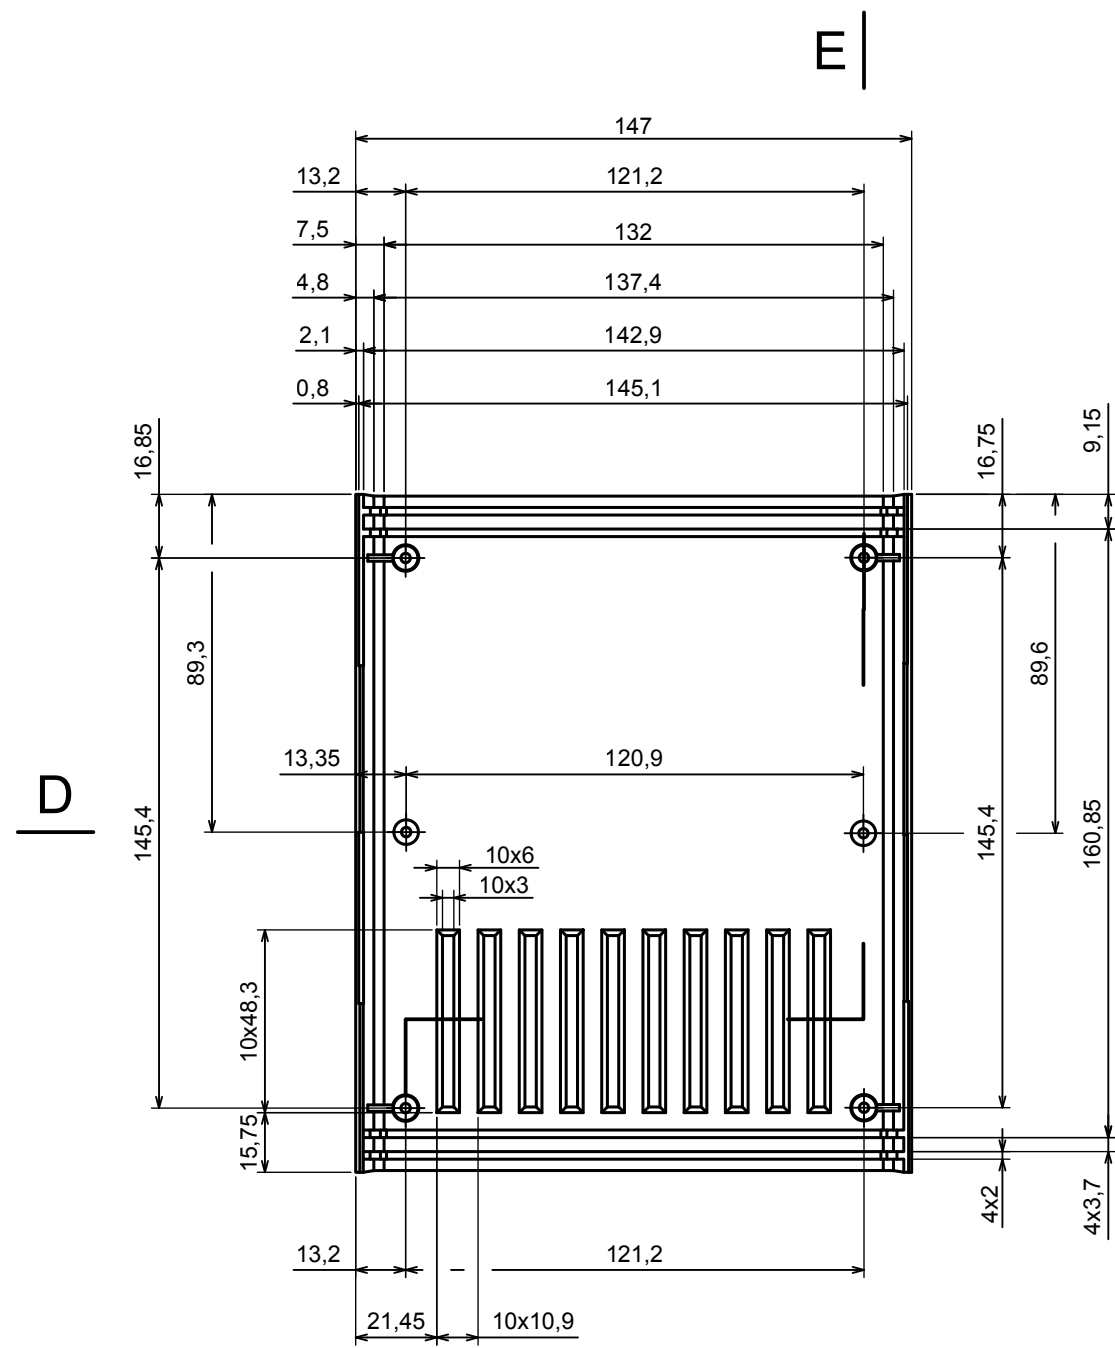

A-A

All rights reserved, Copyright Kradex 2017

Product model Enclosure Z2AW - Assembly

Format: A3 Material: PS, ABS

Scale 1:2 Tolerance: +/- 1

| C

B |

C-C

| C

B-B

All rights reserved, Copyright Kradox 2017

Product model: Enclosure Z2AW - Base

Format: A3 Material: PS, ABS

Scale 1:2 Tolerance: +/- 1

D

E

D-D

All rights reserved, Copyright Kradox 2017	
Product model	Enclosure Z2AW - Cover
Format: A3	Material: PS, ABS
Scale 1:2	Tolerance: +/- 1

All rights reserved, Copyright Kradox 2017		
Product model	Enclosure Z2AW - Board	
Format: A3	Material: PS, ABS	
Scale 1:1	Tolerance: +/- 0.5	