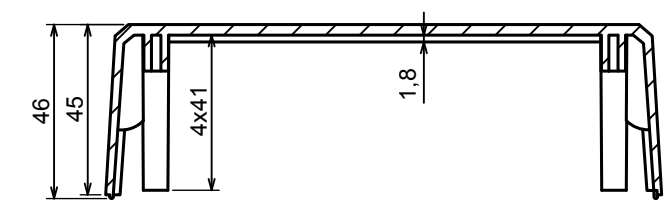

| C

B-B

All rights reserved, Copyright Kradox 2017

Product model: Enclosure Z2AW - Base

Format: A3 Material: PS, ABS

Scale 1:2 Tolerance: +/- 1

D

E

D-D

All rights reserved, Copyright Kradox 2017	
Product model	Enclosure Z2AW - Cover
Format: A3	Material: PS, ABS
Scale 1:2	Tolerance: +/- 1

All rights reserved, Copyright Kradox 2017		
Product model	Enclosure Z2AW - Board	
Format: A3	Material: PS, ABS	
Scale 1:1	Tolerance: +/- 0.5	