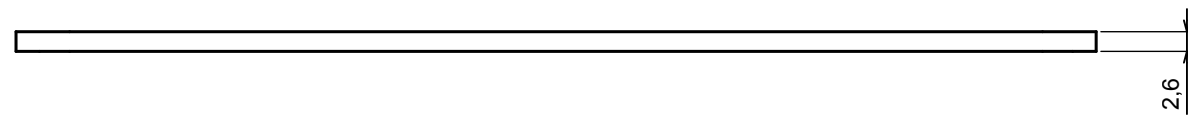

All rights reserved, Copyright Kradox 2017		
Product model	Enclosure Z2AW - Board	
Format: A3	Material: PS, ABS	
Scale 1:1	Tolerance: +/- 0.5