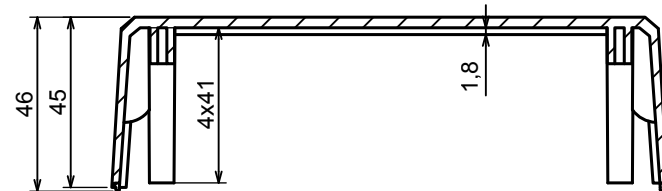

A-A

All rights reserved, Copyright Kradex 2017

Product model Enclosure Z2AW - Assembly

Format: A3 Material: PS, ABS

Scale 1:2 Tolerance: +/- 1

| C

B |

C-C

| C

B-B

All rights reserved, Copyright Kradox 2017

Product model: Enclosure Z2AW - Base

Format: A3 Material: PS, ABS

Scale 1:2 Tolerance: +/- 1

D

E

D-D

All rights reserved, Copyright Kradox 2017	
Product model	Enclosure Z2AW - Cover
Format: A3	Material: PS, ABS
Scale 1:2	Tolerance: +/- 1

All rights reserved, Copyright Kradox 2017		
Product model	Enclosure Z2AW - Board	
Format: A3	Material: PS, ABS	
Scale 1:1	Tolerance: +/- 0.5	