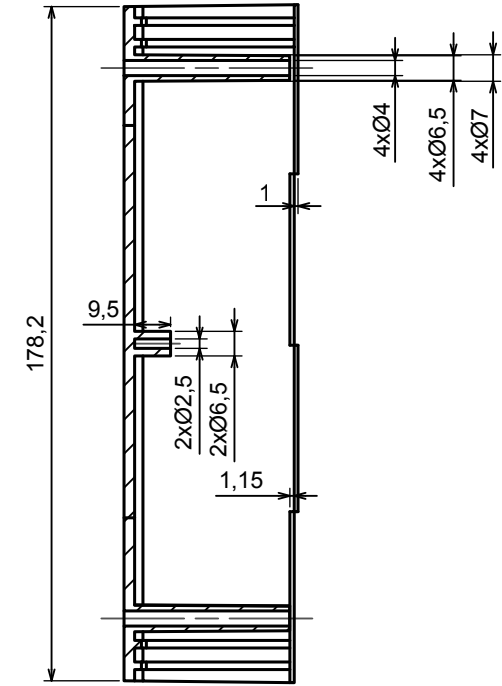

A-A

All rights reserved, Copyright Kradex 2017

Product model Enclosure Z2AW - Assembly

Format: A3 Material: PS, ABS

Scale 1:2 Tolerance: +/- 1

| C

B |

C-C

| C

B-B

All rights reserved, Copyright Kradox 2017

Product model: Enclosure Z2AW - Base

Format: A3 Material: PS, ABS

Scale 1:2 Tolerance: +/- 1

D

E

D-D

All rights reserved, Copyright Kradox 2017	
Product model	Enclosure Z2AW - Cover
Format: A3	Material: PS, ABS
Scale 1:2	Tolerance: +/- 1

All rights reserved, Copyright Kradox 2017		
Product model	Enclosure Z2AW - Board	
Format: A3	Material: PS, ABS	
Scale 1:1	Tolerance: +/- 0.5	

All rights reserved, Copyright Kradex 2017

Product model Enclosure Z2AW - Foot

Format: A3 Material: PS, ABS

Scale 4:1 Tolerance: +/- 0.5