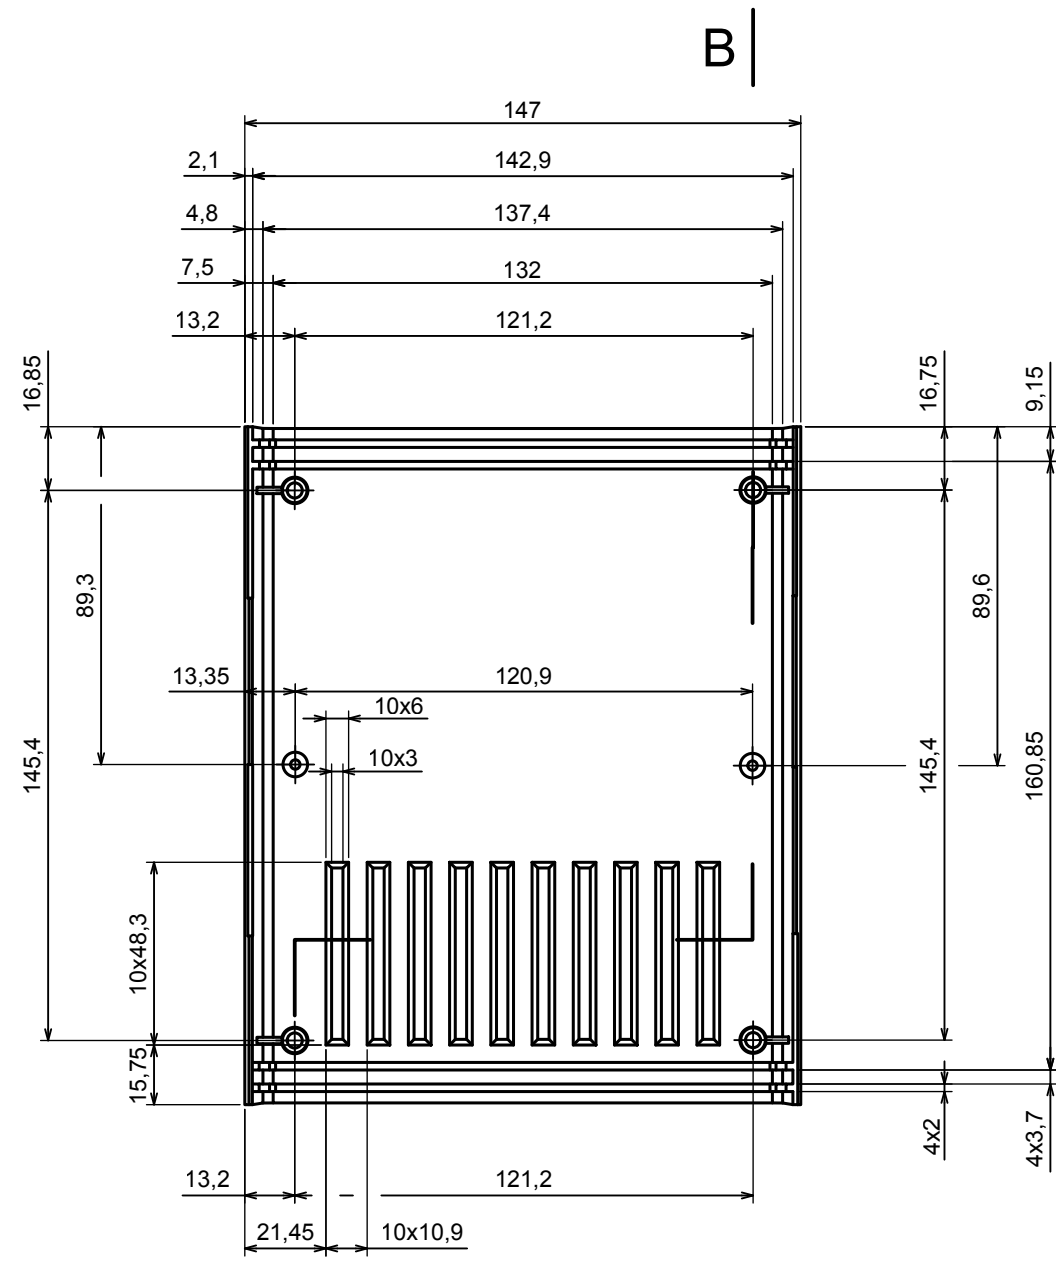

A-A

All rights reserved, Copyright Kradex 2017

Product model Enclosure Z2AW - Assembly

Format: A3 Material: PS, ABS

Scale 1:2 Tolerance: +/- 1

| C

B |

C-C

| C

B-B

All rights reserved, Copyright Kradox 2017

Product model: Enclosure Z2AW - Base

Format: A3 Material: PS, ABS

Scale 1:2 Tolerance: +/- 1

D

E

D-D

All rights reserved, Copyright Kradox 2017	
Product model	Enclosure Z2AW - Cover
Format: A3	Material: PS, ABS
Scale 1:2	Tolerance: +/- 1

All rights reserved, Copyright Kradox 2017		
Product model	Enclosure Z2AW - Board	
Format: A3	Material: PS, ABS	
Scale 1:1	Tolerance: +/- 0.5	

All rights reserved, Copyright Kradex 2017

Product model Enclosure Z2AW - Foot

Format: A3 Material: PS, ABS

Scale 4:1 Tolerance: +/- 0.5